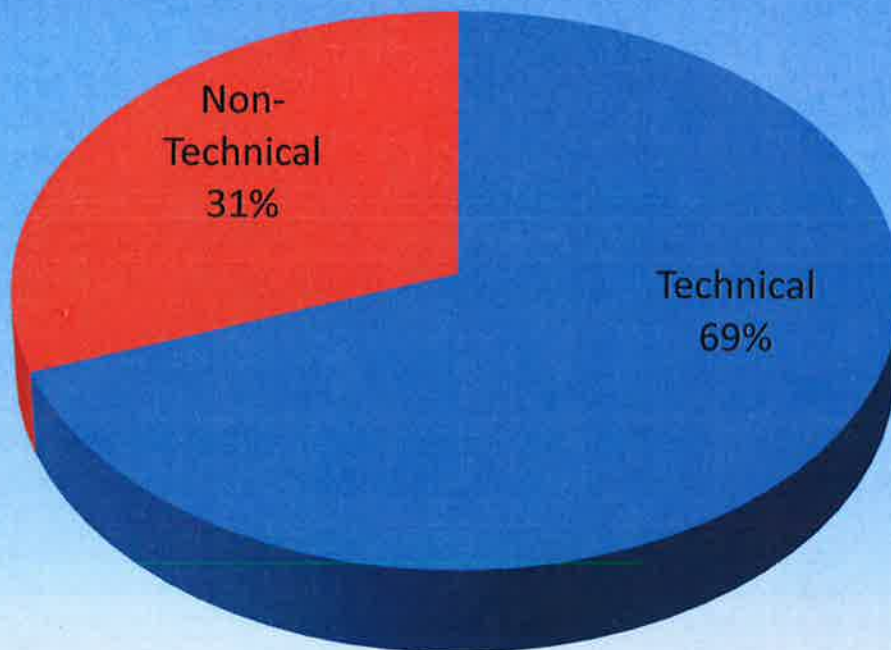

Total Revocations - Parole Types 2018

Total Revocations 2009 - 2018

Total Revocations by Location 2018

Total Revocations Original Primary Offenses 2018

Total Revocations Conditions Violated 2018

Total Revocations Violation Types 2018

Non-technical hearings are the result of a parolee committing a new crime and/or violating a sex offender or domestic violence treatment condition. Technical violations are when a parolee has violated any other condition besides a new crime and/or sex offender or domestic violence treatment condition.