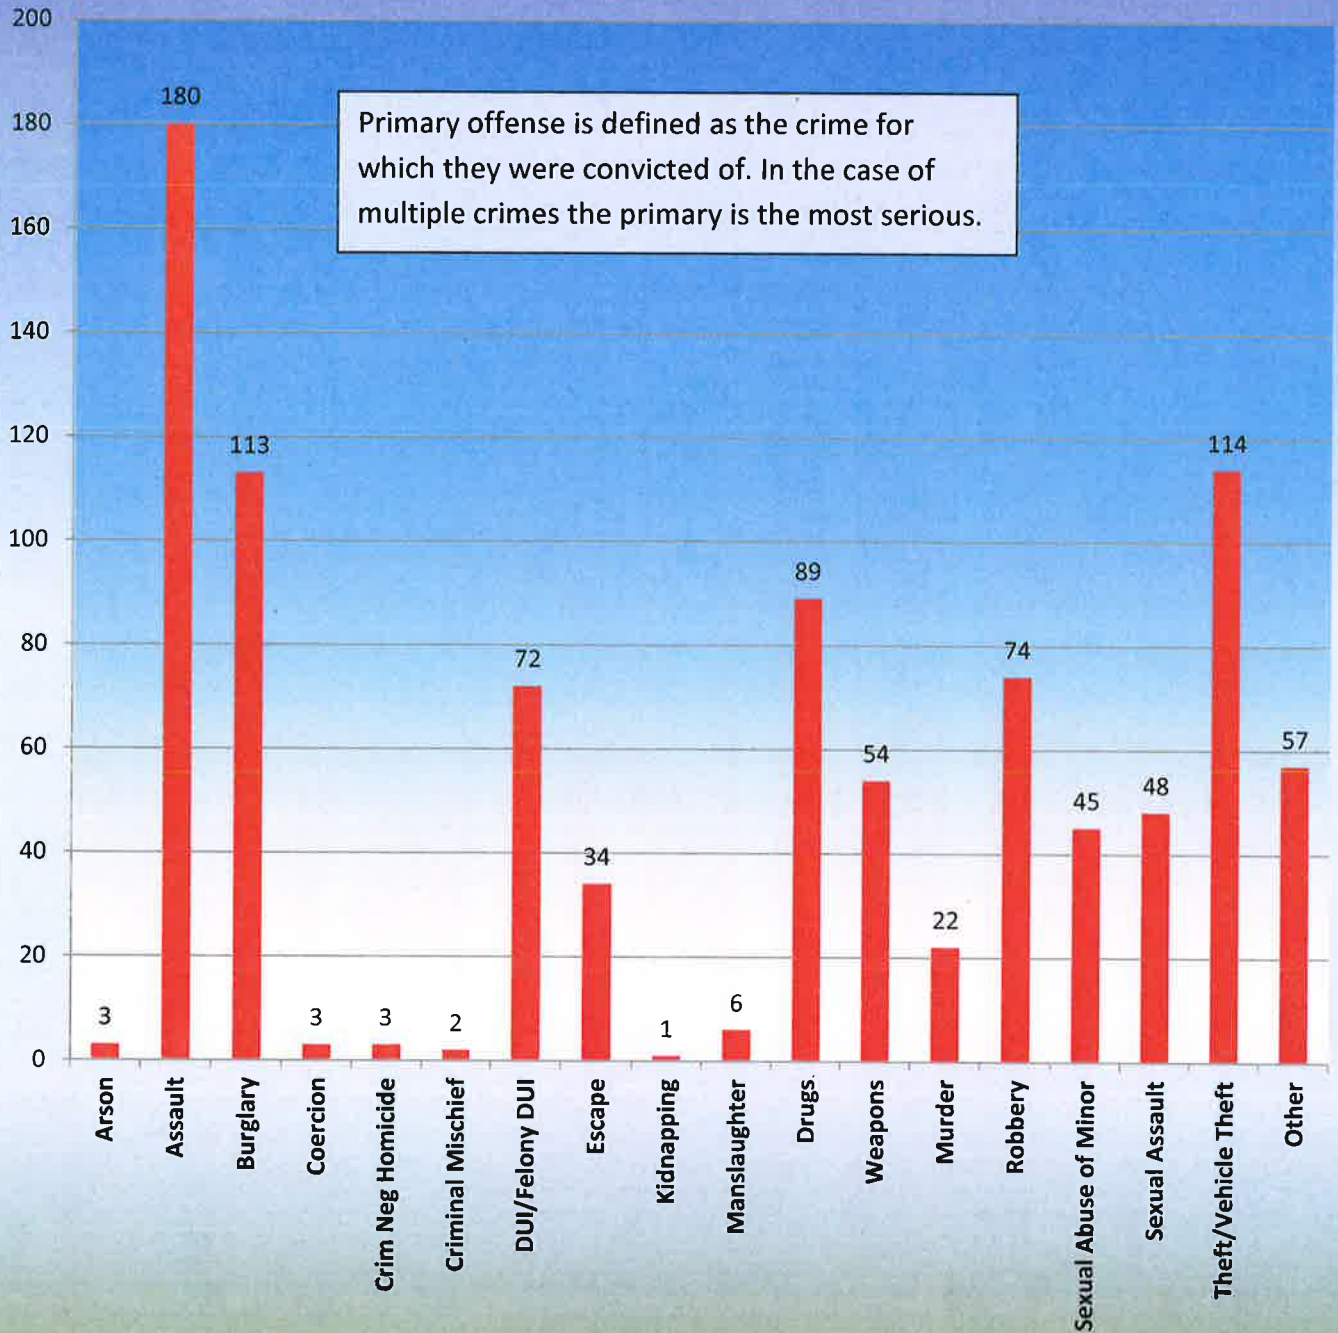

Total Revocations - Parole Types 2018

Total Revocations 2009 - 2018

Total Revocations by Location 2018

Total Revocations Original Primary Offenses 2018

Total Revocations Conditions Violated 2018

Total Revocations Violation Types 2018

Non-technical hearings are the result of a parolee committing a new crime and/or violating a sex offender or domestic violence treatment condition. Technical violations are when a parolee has violated any other condition besides a new crime and/or sex offender or domestic violence treatment condition.

Total Revocations by Age 2018

Total Revocations by Race 2018