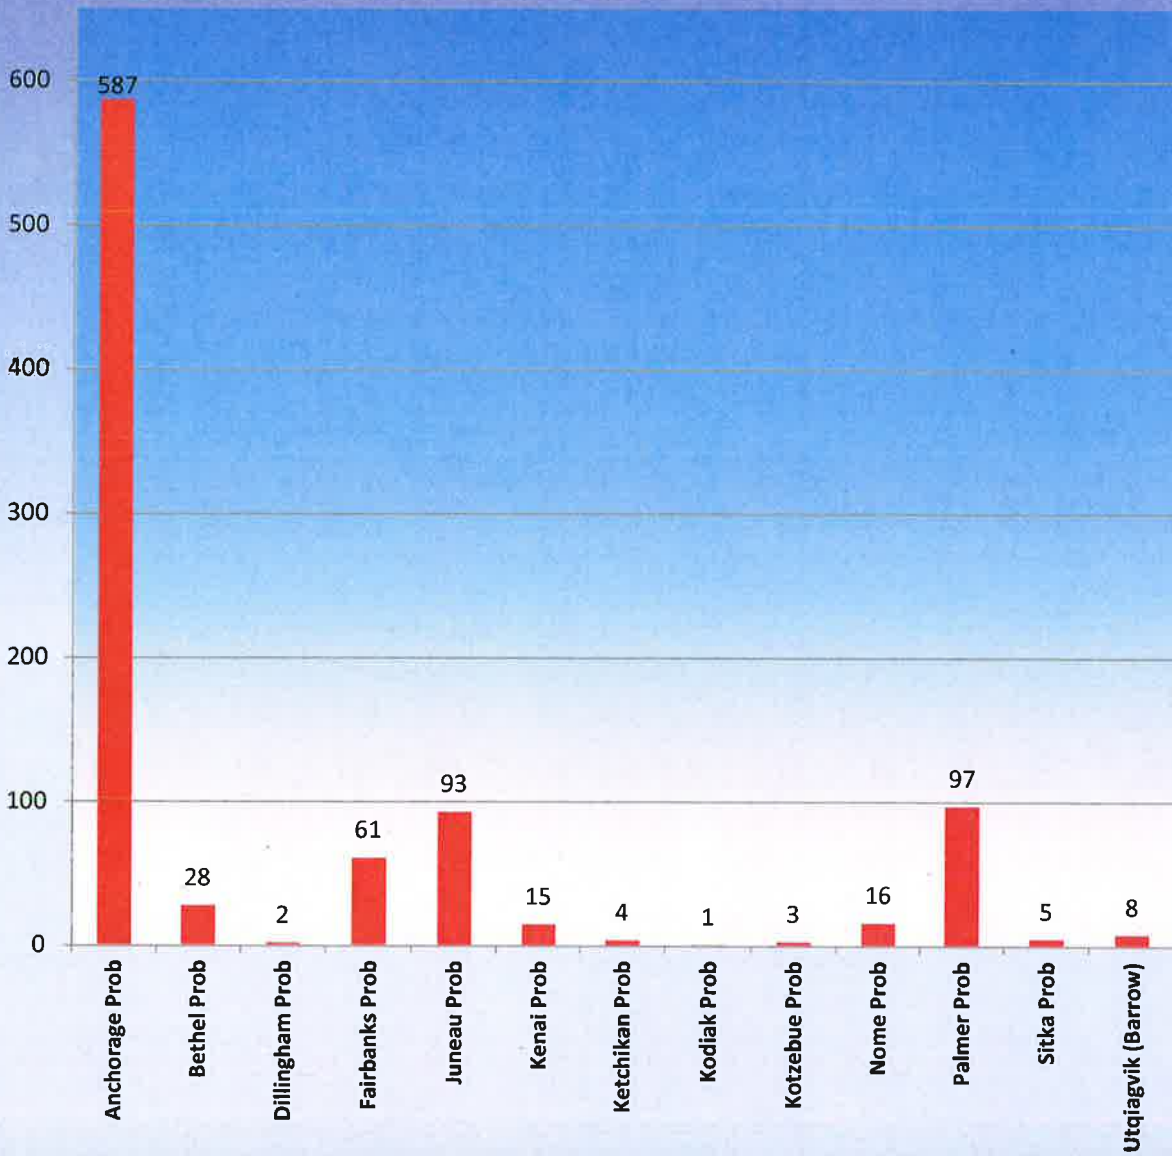

Total Revocations - Parole Types 2018

Total Revocations 2009 - 2018

Total Revocations by Location 2018

Total Revocations Original Primary Offenses 2018

Total Revocations Conditions Violated 2018

Total Revocations Violation Types 2018

Non-technical hearings are the result of a parolee committing a new crime and/or violating a sex offender or domestic violence treatment condition. Technical violations are when a parolee has violated any other condition besides a new crime and/or sex offender or domestic violence treatment condition.

Total Revocations by Age 2018

Total Revocations by Race 2018