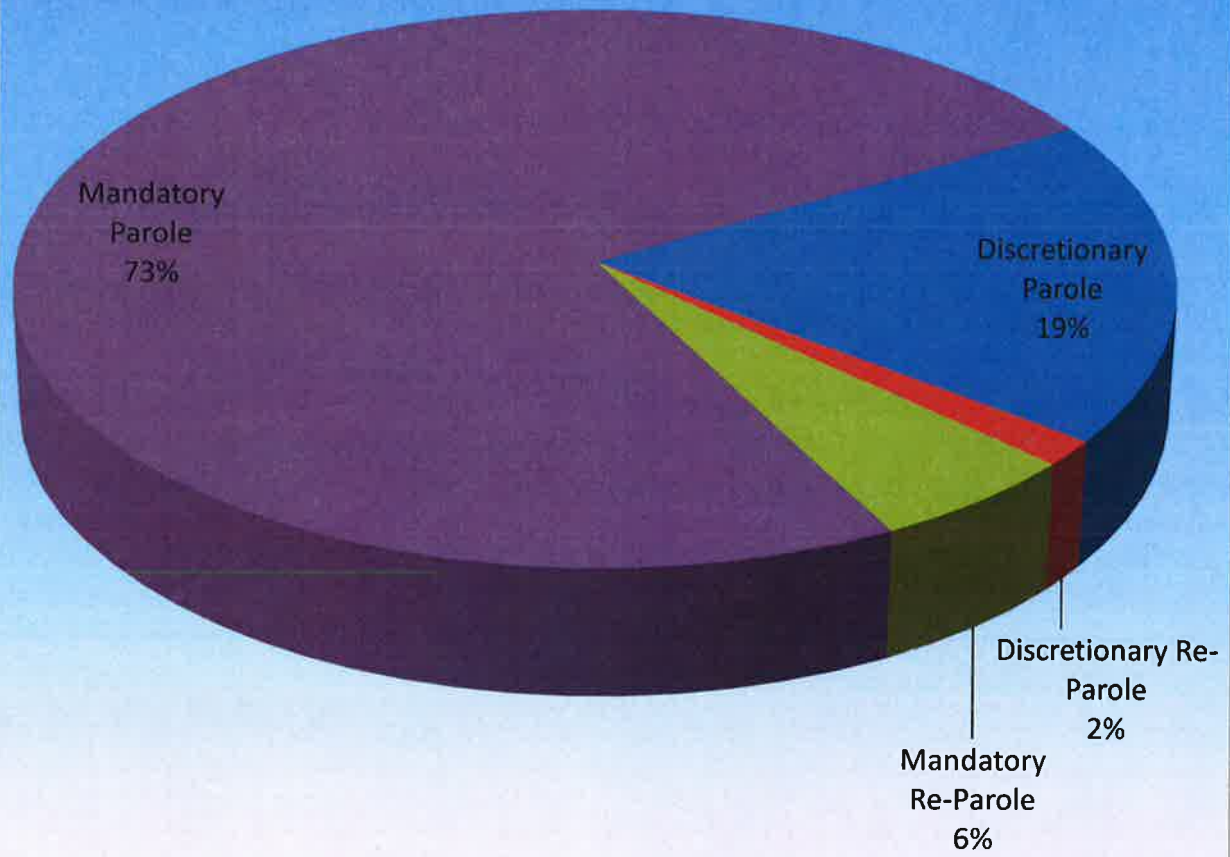

Total Revocations - Parole Types 2018

Total Revocations 2009 - 2018

Total Revocations by Location 2018

Total Revocations Original Primary Offenses 2018

Total Revocations Conditions Violated 2018

Total Revocations Violation Types 2018

Non-technical hearings are the result of a parolee committing a new crime and/or violating a sex offender or domestic violence treatment condition. Technical violations are when a parolee has violated any other condition besides a new crime and/or sex offender or domestic violence treatment condition.

Total Revocations by Age 2018

Total Revocations by Race 2018