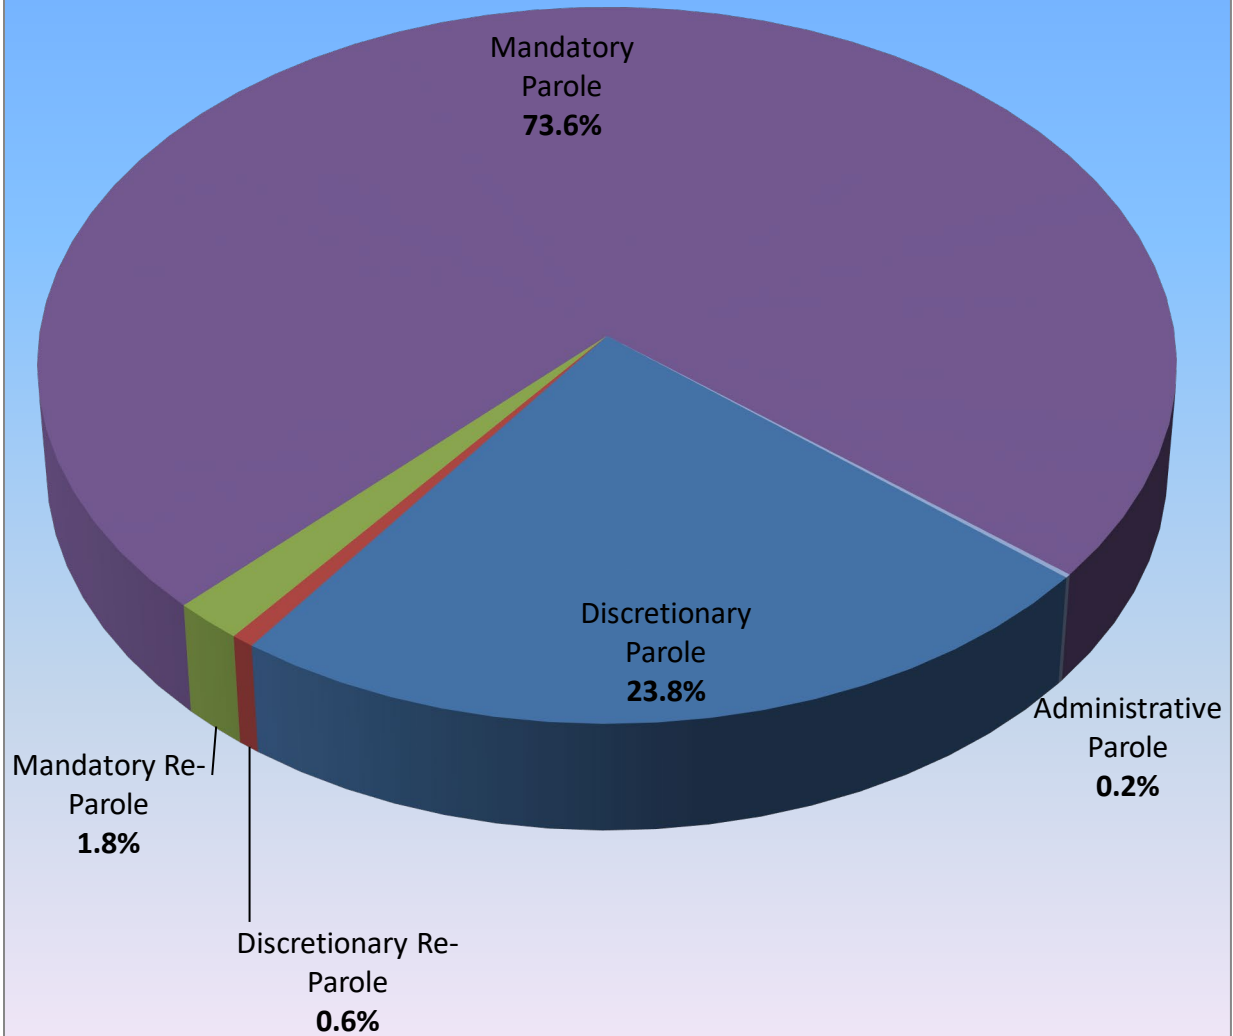

# Total Revocations - Parole Types 2019

# Total Revocations 2010 - 2019

# Total Revocations by Location 2019

# Total Revocations New Crimes/Technical Violations 2019

Technical violations are violations of conditions of parole that do not involve committing new criminal offenses. Examples include failing to report for office visits, not participating in treatment, testing positive for drugs or alcohol, etc.