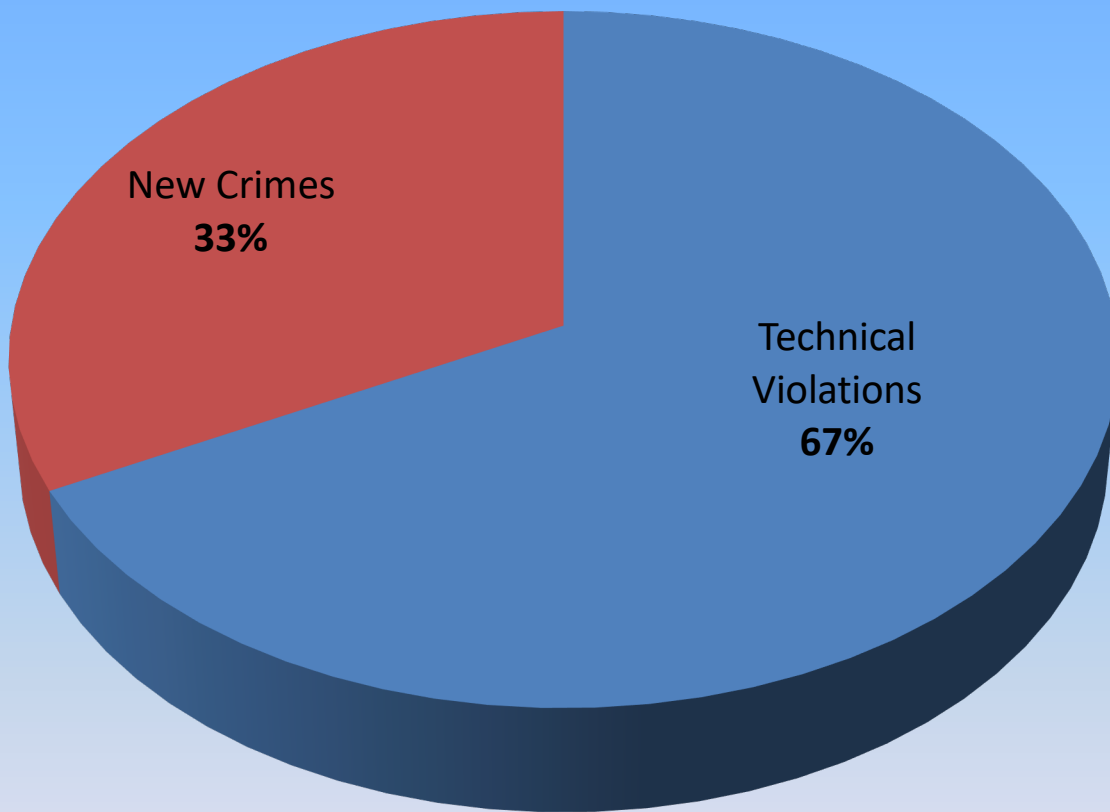

# Total Revocations by Location 2019

# Total Revocations New Crimes/Technical Violations 2019

Technical violations are violations of conditions of parole that do not involve committing new criminal offenses. Examples include failing to report for office visits, not participating in treatment, testing positive for drugs or alcohol, etc.